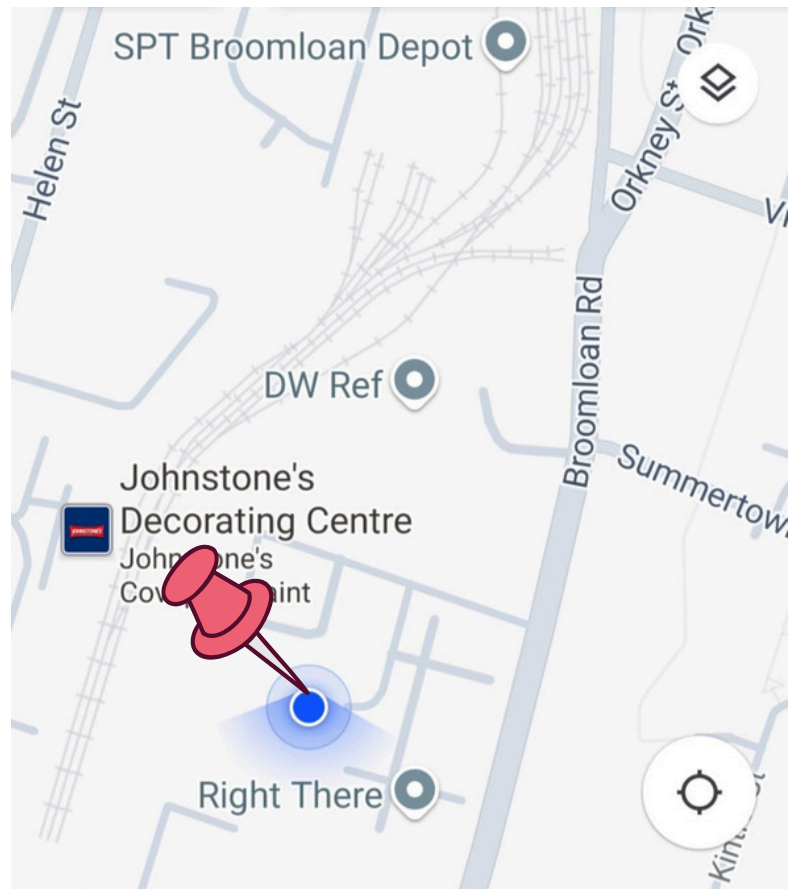

# Directions to 21 Dava Street, G51 2JA

Care Home  
Collaborative

## Directions from City Centre

### *Public Transport*

Govan Underground station and Govan bus station are a 10 min walk away

### *By car*

Leave the M8 motorway at the Ibrox exit (junction 23) and turn right along Broomloan Road. Drive straight through roundabout and continue for 1/2 mile - turn left onto Dava Street. Then first left and follow the road round into the central stores car park.