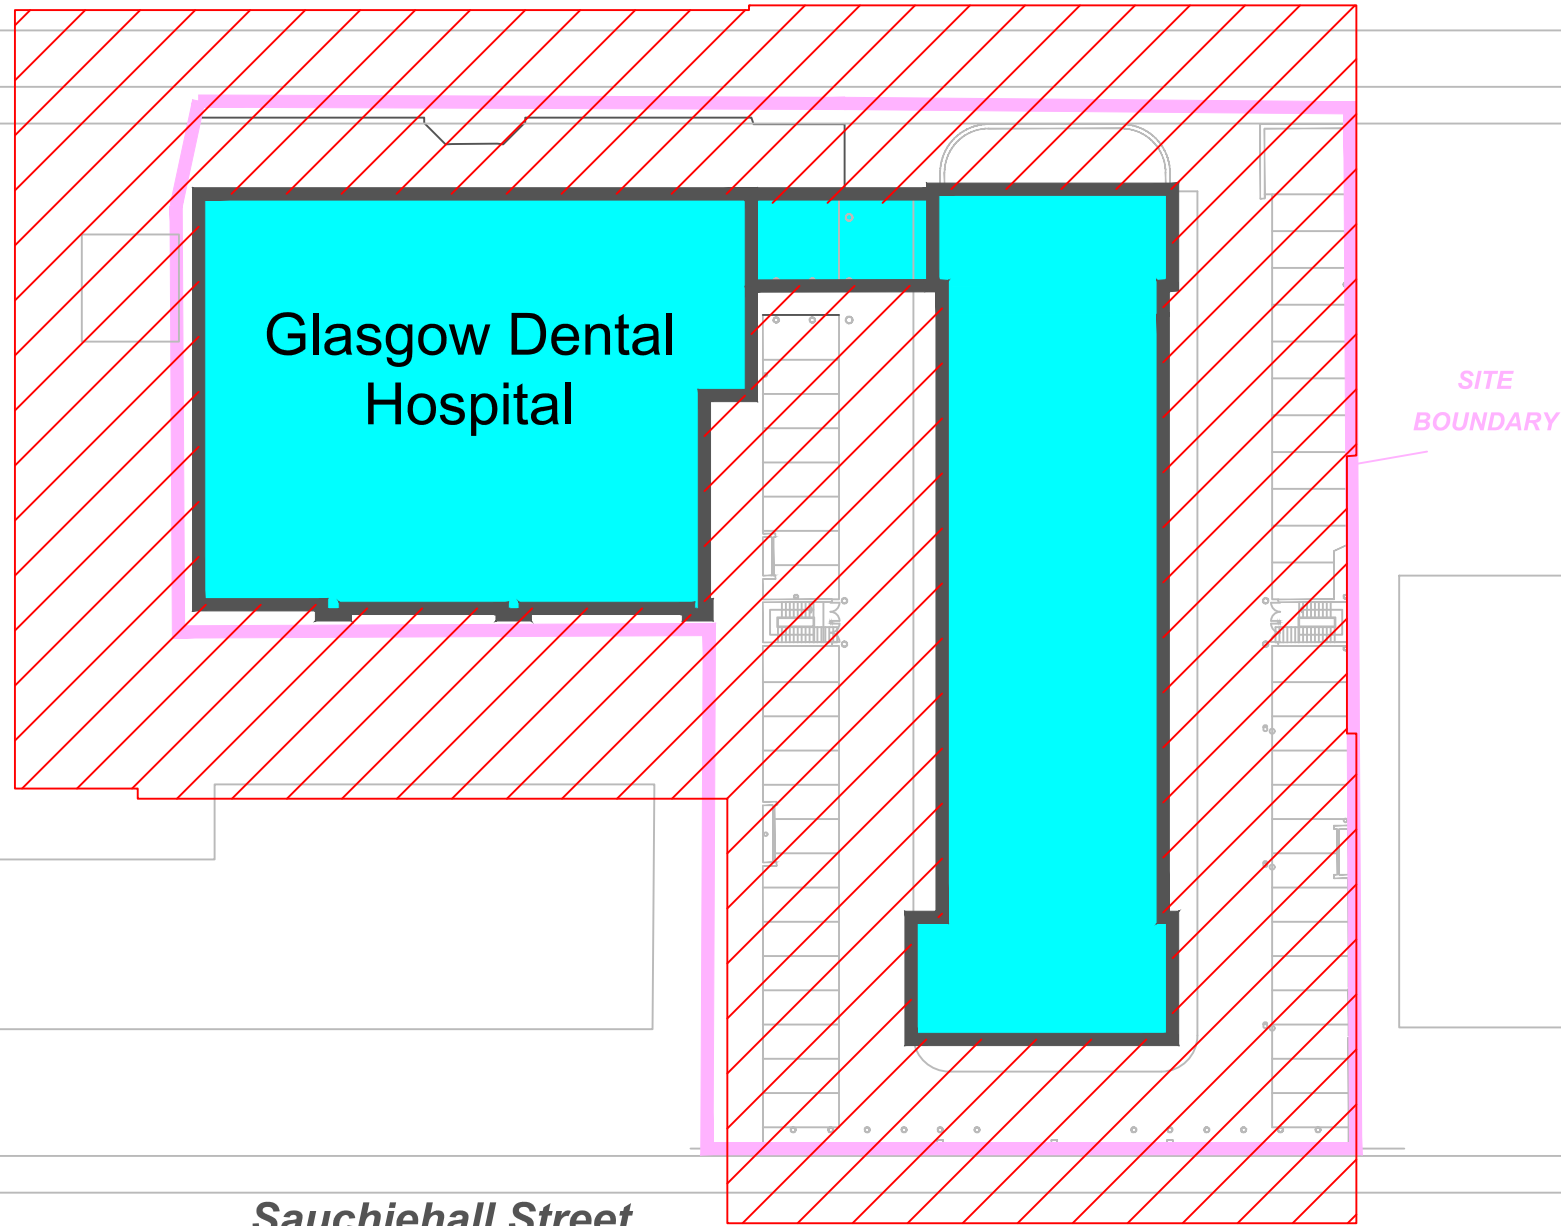

# GLASGOW DENTAL 15 METRE ZONE

General Notes

-  BUILDINGS APPLICABLE
-  BUILDINGS NOT APPLICABLE
-  15 METRE ZONE

**GLASGOW DENTAL HOSPITAL**

ESTATES DEPARTMENT  
GLASGOW DENTAL HOSPITAL

No.	Revision/Issue	Date

BLOCK CODE	//	LEVEL	//
LOCATION	GLASGOW DENTAL SITE		
DEPARTMENT	//		
DWG FILE	GG&C SMOKING HOT SPOTS		
DWG LOCATION	NHSGG&C...		

**PROJECT / TASK**  
NHSGG&C SITES SMOKING HOT SPOTS

**PDF DRAWING TITLE**  
GG&C SMOKING HOT SPOTS-DENTAL HOT SPOTS

DATE	SUPERVISOR	DWG

DATE	08/12/22	SCALE	//
EDITED BY	B DROY	CHECKED BY	B DROY